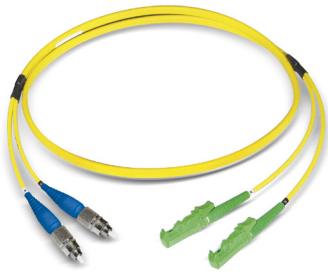

## FO duplex patch cord FC-PC - LSH/APC

E9/125 G.652.D OS2

image similar

### Description

Datwyler offers a broad range of terminated connectors for individual customer needs. For all patch cords figure 0 cables with 4.8x3.2 mm are used.

### General Properties

Cable construction	I-V(ZN)HH (4.8x3.2 mm)
Operating temperature	-10 °C - +60 °C

## Versions

Material number	Product	Outer sheath colour	Length (m)	Weight [kg]
425811	FO duplex patch cord FC-PC - LSH/APC, E9/125 G.652.D OS2	yellow	1	0.05 kg
425812	FO duplex patch cord FC-PC - LSH/APC, E9/125 G.652.D OS2	yellow	2	0.1 kg
425813	FO duplex patch cord FC-PC - LSH/APC, E9/125 G.652.D OS2	yellow	3	0.12 kg
425814	FO duplex patch cord FC-PC - LSH/APC, E9/125 G.652.D OS2	yellow	4	0.16 kg
425815	FO duplex patch cord FC-PC - LSH/APC, E9/125 G.652.D OS2	yellow	5	0.19 kg
425816	FO duplex patch cord FC-PC - LSH/APC, E9/125 G.652.D OS2	yellow	6	0.22 kg
425817	FO duplex patch cord FC-PC - LSH/APC, E9/125 G.652.D OS2	yellow	7	0.26 kg
425818	FO duplex patch cord FC-PC - LSH/APC, E9/125 G.652.D OS2	yellow	8	0.29 kg
425819	FO duplex patch cord FC-PC - LSH/APC, E9/125 G.652.D OS2	yellow	9	0.31 kg
425820	FO duplex patch cord FC-PC - LSH/APC, E9/125 G.652.D OS2	yellow	10	0.36 kg