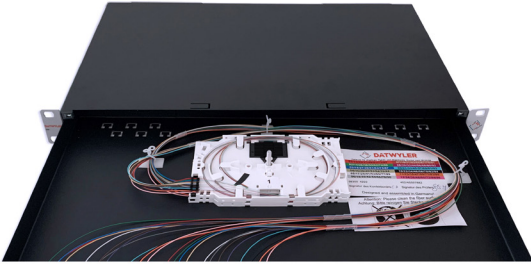

Subject to technical modification

As of 2023-02-09 12:12:02