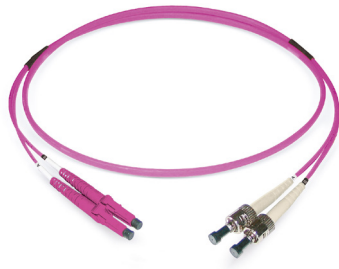

## FO duplex patch cord LCD - ST

G50/125 OM4, Fig. 8

image similar

### Description

Datwyler offers a broad range of terminated connectors for individual customer needs.

### Construction

Cable	Fig. 8
Cable construction	I-V(ZN)H (4.1 x 2.0mm)
Outer sheath colour	heather violet

### Optical Properties

Connector type side A	LCD
Connector type side B	ST
Ferrule material	Zirconia
Fibre type	G50/125 OM4
Grade IEC61755, connector A (better than)	Bm2m
Grade IEC61755, connector B (better than)	Bm2m
IL maximal, connector A	0.3 dB
IL maximal, connector B	0.3 dB
IL typical, connector A	0.15 dB
IL typical, connector B	0.15 dB
Lifetime	1000 connections with stable attenuation values
Reproducibility of the IL	maximal +/- 0.1dB
RL minimal, connector A	30 dB
RL minimal, connector B	30 dB
RL typical, connector A	35 dB
RL typical, connector B	35 dB
Standard connector A	IEC 61754-20
Standard connector B	IEC 61754-2