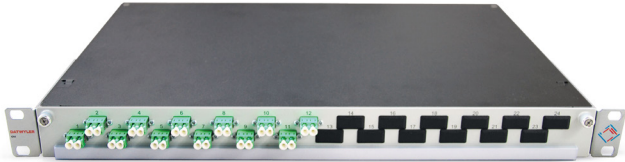

## FO patch panel OV-S

19"/1U, Breakout box OV-S, E9/125 OS2, with labeling strip with adapters

Breakout box OV-S, 19"/1U, extractable, configuration example with 12 LCD adapters

### Description

For the termination of pre-assembled fibre optic cables - maximum of 96 fibres. Loaded with a maximum of 12 / 24 FO adapters.

### General Properties

Cable entry	rear left and right with pre-stamped cable entries M15, M20 and M25 - these pre-stamped holes can be opened as necessary
Capacity	up to 96 fibres
Dimensions	19"/1U
Front plate	similar to RAL 7035, similar to RAL 9005 or stainless steel
Housing	metal sheet, black, extractable drawer with locking mechanism, box allows for depth-adjustable mounting (5 steps, maximum 50 mm)
Imprint	numbers (silk screen printing) on frontplate
Strain relief	with cable tie and screwed cable gland (M20)

### Scope of delivery

- Breakout box with
- two straight cable entries
  - FO adapters, fastened by screws
  - labelling strip, 410 mm