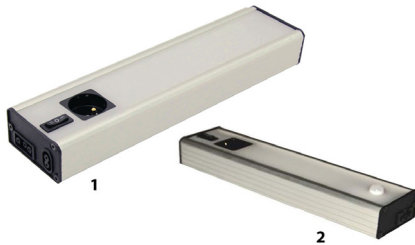

Rack lighting 350mm

with mounting angles for 19"

with door contact (optional)

1 Lighting with LED and door position contact (230 V)

2 Door position contact TPC, straight
3 Connection cable CAB, orange

Description

Lighting with LED and TPC, AC 230 V, 11.5 W, 1200 lm

Dimensions: 350 x 92 x 46 mm

Colour: aluminium matt

Sockets:

Schuko receptacle with switch, socket for feed-through wiring, socket for connection cable; Type 1: additional socket, 2p., for door position contact (straight or angled)

Material: Aluminium, anodized

Protection degree: IP20/I

Mounting system: variable; mounting angles for 19" layer included

Designed for variable mounting: via mounting angles for 19" layer, on frames and on DIN rails.