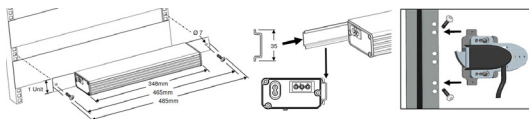

Applicazione

IT racks and technical rooms in data centres and FTTx installations

Proprietà generali

Average life span	50,000 hr
Illuminant	Hi Power LED 1200 lm
Luminous colour	White, 5600 K
Operating temperature	-20 °C - +50 °C
Storage temperature	-20 °C - +60 °C
Umidità atmosferica	85 %

Proprietà elettriche

Current	0,170 A
Energy consumption	9 kWh/1000h
Power consumption	11,5 W