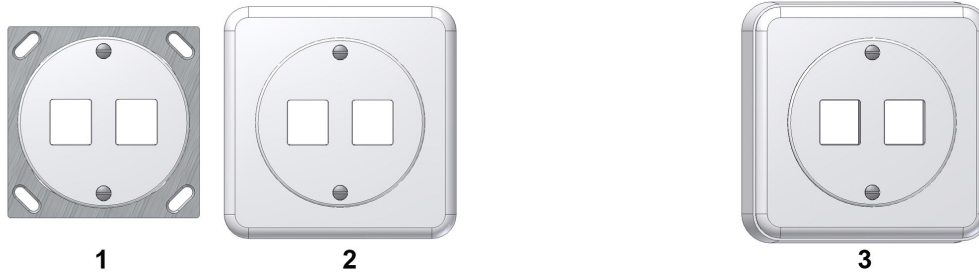

Volets FO

surface/flush/duct mounted

for 2 Keystone or PS-GG45 modules, straight outlet, design: compatible with Feller Standard design
SWISS STANDARD

1 Flush mounted (UP) and NUP/NAP mounted, without cover frame, with Ø 63 mm front plate and 77 x 77 mm mounting frame

3 Surface mounted (AP) with surface mounting frame 89 x 89 mm, 86 x 86 mm cover frame, and Ø 63 mm front plate, height: 54 mm

Description

Modular faceplate system, optimized by Datwyler for the installation of 2 Keystone modules, compatible with Feller Standard design.

1 Duct mounted (UP-K), without cover frame, with Ø 63 mm front plate, add-on frame Ø 72 mm and 70 x 70 mm mounting frame 2 Ø 63 mm front plate for equipment combinations 3 Keystone module holder, straight outlet, for equipment combinations