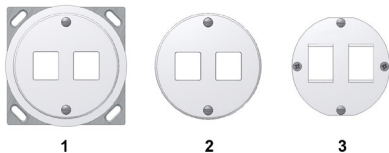

Volets FO

surface/flush/duct mounted

for 2 Keystone or PS-GG45 modules, straight outlet, design: compatible with Feller Standard design
SWISS STANDARD

1 Flush mounted (UP) and NUP/NAP mounted, without cover frame, with Ø 63 mm front plate and 77 x 77 mm mounting frame

3 Surface mounted (AP) with surface mounting frame 89 x 89 mm, 86 x 86 mm cover frame, and Ø 63 mm front plate, height: 54 mm

Description

Modular faceplate system, optimized by Datwyler for the installation of 2 Keystone modules, compatible with Feller Standard design.

1 Duct mounted (UP-K), without cover frame, with Ø 63 mm front plate, add-on frame Ø 72 mm and 70 x 70 mm mounting frame 2 Ø 63 mm front plate for equipment combinations 3 Keystone module holder, straight outlet, for equipment combinations