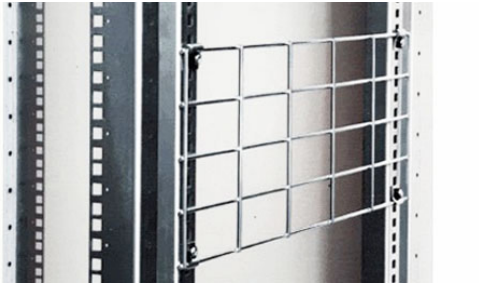

Cable management grids

Side grids, 181 mm height, light grey

Cable management grid, installed behind the 19" extrusions

Description

Side grids for cable management, light grey.
For rack depths 600, 800 or 1000 mm.
Installation behind the 19" extrusions (rails).
Comes with 4 holders (delivery without cable ties).

Versions

Numero Materiale	Product	Colore	Peso [kg]	Packing unit
195215	Side cable grid for racks depths 600 / 800 / 1000 mm	grigio chiaro	0,3 kg	1 kit
195216	Side cable grid for racks depths 600 / 800 / 1000 mm	grigio chiaro	0 kg	1 kit
195217	Side cable grid for racks depths 800 / 1000 mm	grigio chiaro	0,6 kg	1 kit
195218	Side cable grid for racks depths 800 / 1000 mm	grigio chiaro	0 kg	1 kit
195219	Side cable grid for racks depth 1000 mm	grigio chiaro	0 kg	1 kit