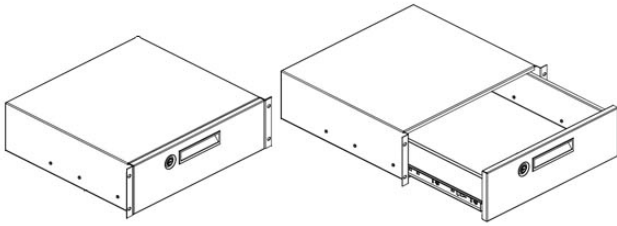

Drawer

3U, black, lockable

3U drawer with 19" mounting brackets, 430 mm total depth

Description

19"/3U drawer, 1.25 / 1.5 mm powder coated sheet steel, black.
 430 mm total depth.
 280 mm pull distance.
 10 kg maximum load.
 Comes with universal lock and 2 keys.

Scope of delivery

One sheet steel 19"/3U drawer with 19" mounting brackets.
 Universal lock, 2 keys.

Versions

Material number	Product	Colour	Weight [kg]	Packing unit
195191	19"/3U drawer, 430 mm depth, with universal lock	black	10.8 kg	1 set