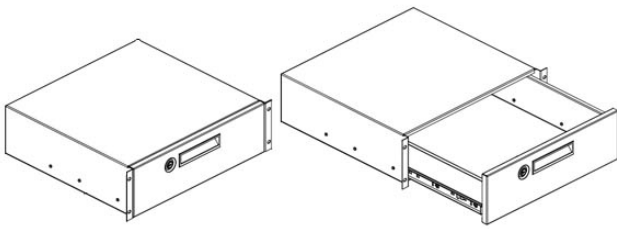

Drawer

3U, black, lockable

3U drawer with 19" mounting brackets, 430 mm total depth

Description

19"/3U drawer, 1.25 / 1.5 mm powder coated sheet steel, black.
 430 mm total depth.
 280 mm pull distance.
 10 kg maximum load.
 Comes with universal lock and 2 keys.

Scope of delivery

One sheet steel 19"/3U drawer with 19" mounting brackets.
 Universal lock, 2 keys.

Versions

Numero Materiale	Product	Colore	Peso [kg]	Packing unit
195191	19"/3U drawer, 430 mm depth, with universal lock	nera	10,8 kg	1 kit