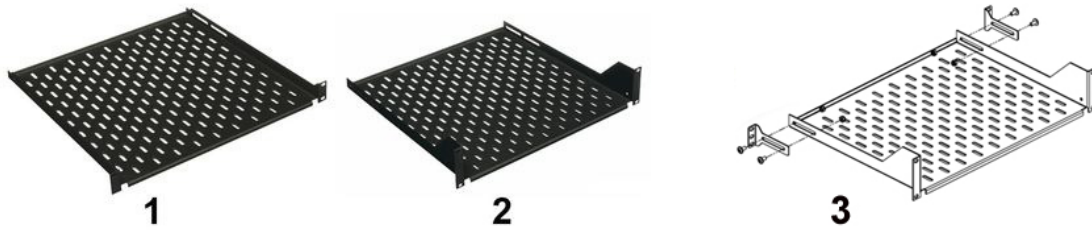

Shelves - standard

1U, 2U, light grey & black

1. 1U shelf, black, with 19" mounting brackets (front)
2. 2U shelf, black, with 19" mounting brackets (front)

3. 2U shelf with standard support brackets

Description

1. 19"/1U shelves, 1.5 mm sheet steel, black or light grey, with 19 inch mounting brackets (front) and 88 mm supporting brackets for 4-point mounting.
20 kg maximum load per shelf.

2. 19"/2U shelves, 2.0 mm sheet steel, black or light grey, with 19 inch mounting brackets (front) and 88 mm supporting brackets for 4-point mounting.
60 kg maximum load per shelf.

60 kg maximum load per shelf.

The shelves can be mounted in any of Datwyler's free standing racks (DSRP, DNRP, DSRS and DNRS).

Please consider the ex-works position of the rack's extrusions (19" rails) when ordering shelves.

Datwyler offers long support brackets (289 mm) for longer mounting distances which can be ordered separately.

Scope of delivery

2 sheet steel shelves with 19" mounting brackets (front),
2 pairs of standard 88 mm supporting brackets (enclosed).
Delivery without screws/nuts.