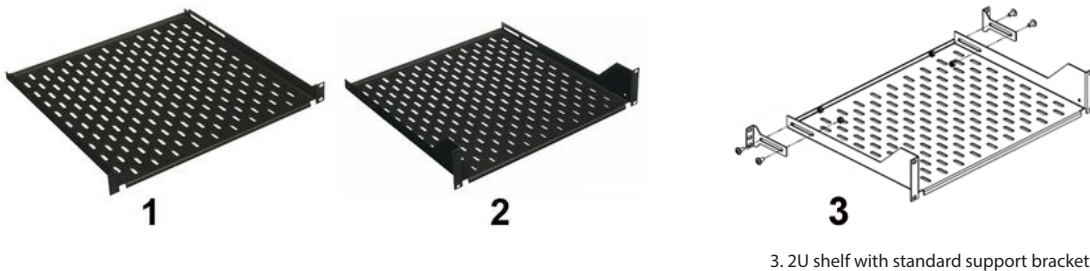

Shelves - standard

1U, 2U, light grey & black

1. 1U shelf, black, with 19" mounting brackets (front)
2. 2U shelf, black, with 19" mounting brackets (front)

3. 2U shelf with standard support brackets

Description

1. 19"/1U shelves, 1.5 mm sheet steel, black or light grey, with 19 inch mounting brackets (front) and 88 mm supporting brackets for 4-point mounting.

20 kg maximum load per shelf.

2. 19"/2U shelves, 2.0 mm sheet steel, black or light grey, with 19 inch mounting brackets (front) and 88 mm supporting brackets for 4-point mounting.

60 kg maximum load per shelf.

The shelves can be mounted in any of Datwyler's free standing racks (DSRP, DNRP, DSRS and DNRS).

Please consider the ex-works position of the rack's extrusions (19" rails) when ordering shelves.

Datwyler offers long support brackets (289 mm) for longer mounting distances which can be ordered separately.

Scope of delivery

2 sheet steel shelves with 19" mounting brackets (front),
2 pairs of standard 88 mm supporting brackets (enclosed).
Delivery without screws/nuts.