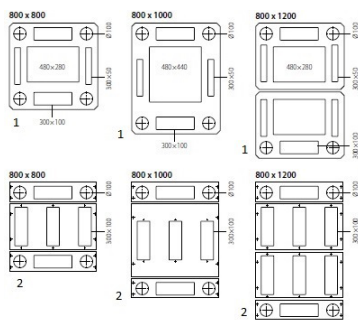

Description

The Datwyler Network Racks Premium DNRP are cabinets with fully welded frames and high load capacities designed for data centres, server rooms and comms rooms.