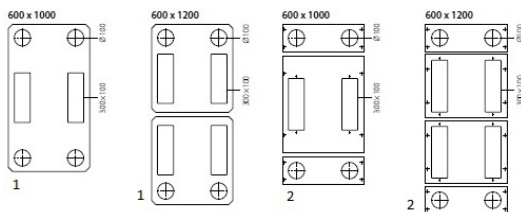

Server Racks Premium DSRP

19 /42U and 48U

with perforated front & rear door

Description

The Datwyler Server Racks Premium DSRP are heavy-duty cabinets with fully welded frames especially designed for data centres, server rooms and comms rooms.

Its load capacity of up to 1500 kg makes it possible to install even heavy equipment within a footprint of a standard rack.

Proprietà meccaniche

allegabile	yes
Classe di protezione	IP 20
Messa a terra	pre-installed flat earthing kit
Pannelli laterali	Removable, locks with universal key
Pannello inferiore	Multi-piece, removable, 100 mm round cable entry hole with plastic cover in each corner, 2-4 additional 300 × 100 mm cable entry holes, covered with sheet steel plates
Pannello superiore	One-piece (D: 1000 mm) and multi-piece (D: 1200 mm), removable, 100 mm round cable entry hole with plastic cover in each corner, 2-4 additional 300 × 100 mm cable entry holes, covered with sheet steel plates
Piedi	Set of adjustable feet as standard
Porta d'ingresso	One-piece perforated door, 86% perforation, with swivel handle lock, DIN profile, universal key 333, 3-point locking, up to 180° aperture angle. Front door can be hinged right or left (easy to change).
Porta posteriore	One-piece perforated door, 86% perforation, with swivel handle lock, DIN profile, universal key 333, 3-point locking, up to 180° aperture angle. Can be hinged right or left (easy to change).
Profilo di montaggio	2 pairs of 19" vertical profiles, 600 mm, front / rear, stepless depth adjustment from inside, with U label
Telaio di base	Welded sheet steel frame (2.0 mm, partially 1.5 mm)