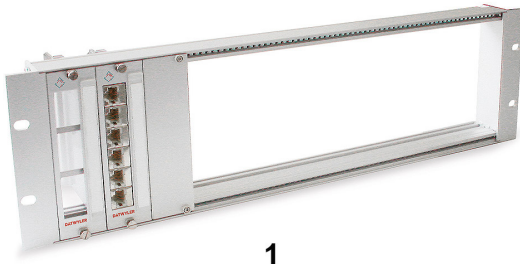

Subrack 19"/3U

up to 72 RJ45 ports

1

1 Subrack 19" / 3U

Description

Subrack, 19"/3U
for the insertion of a maximum of 12 plug-in modules 7HP/3U.
Delivery without fastening kit and plug-in modules.

General Properties

Design	straight
Loaded / Unloaded	Unloaded
Number of ports	72

Electrical properties

EMC	shielded
-----	----------

Versions

Material number	Product	Colour	Weight [kg]	Packing unit
185682	Subrack 19" / 3U	white	0.48 kg	1 pc.