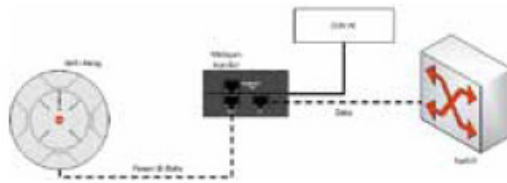

### Description

The PoGE system supplies the Xirrus array internally with direct current via the Gigabit Ethernet data interface. As the arrays require more power than other WLAN solutions, use of the PoGE system is imperative and already included in the bundle packages on offer. PoE adapters for use in racks or cabinet systems are available as accessories.

### Application

The Xirrus XP Power over Gigabit Ethernet (PoGE) system is used to provide Xirrus WiFi arrays with a simple and cost-effective remote power supply by way of the data cable.