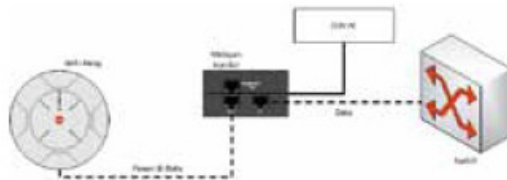

WiFi accessories - power supply

XP1-MSI-70

XP1-MSI-30

Description

The PoGE system supplies the Xirrus array internally with direct current via the Gigabit Ethernet data interface. As the arrays require more power than other WLAN solutions, use of the PoGE system is imperative and already included in the bundle packages on offer. PoE adapters for use in racks or cabinet systems are available as accessories.

Applicazione

The Xirrus XP Power over Gigabit Ethernet (PoGE) system is used to provide Xirrus WiFi arrays with a simple and cost-effective remote power supply by way of the data cable.

Nota

Other accessories on request.