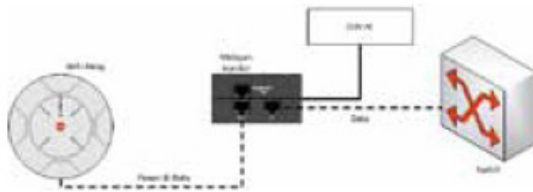

### Descrizione

The PoGE system supplies the Xirrus array internally with direct current via the Gigabit Ethernet data interface. As the arrays require more power than other WLAN solutions, use of the PoGE system is imperative and already included in the bundle packages on offer. PoE adapters for use in racks or cabinet systems are available as accessories.

### Applicazione

The Xirrus XP Power over Gigabit Ethernet (PoGE) system is used to provide Xirrus WiFi arrays with a simple and cost-effective remote power supply by way of the data cable.