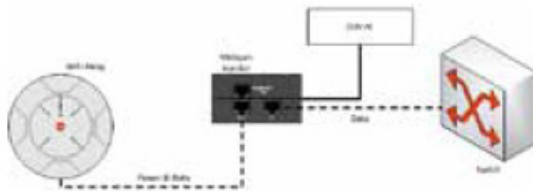

### Description

The PoGE system supplies the Xirrus array internally with direct current via the Gigabit Ethernet data interface. As the arrays require more power than other WLAN solutions, use of the PoGE system is imperative and already included in the bundle packages on offer. PoE adapters for use in racks or cabinet systems are available as accessories.

### Application

The Xirrus XP Power over Gigabit Ethernet (PoGE) system is used to provide Xirrus WiFi arrays with a simple and cost-effective remote power supply by way of the data cable.