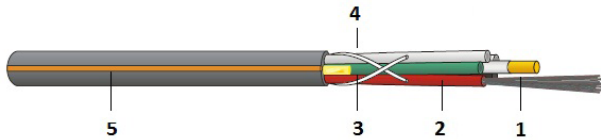

FO Outdoor wbKT S-Micro / A-DQ(ZN)2Y

S-Micro, up to 288 fibres, Euroclass Fca

metal-free, non-armoured, longitudinally watertight

- 1 ≤ 12 fibres
- 2 Loose tube
- 3 Aramid yarn
- 4 Ripcord
- 5 HDPE sheath

Note

Installation recommendation: We recommend to use a special cable blowing machine that provides feed caterpillars made of rubber.

Versions

Material number	Product	Reaction To Fire	Outer sheath colour	Fibre type	Outer sheath diameter [mm]	Bending radius [mm]	Weight [kg\ km]	Tensile load [N]	Crush resistance short term [N]	Crush resistance continuous [N]	Fire load [kWh/m]	Packing unit
19269300FZ	FO Outdoor S-Micro 2x12	Fca	black	E9/125 G.652.D BLO	4.2	250	17	750	1,200	400	0.09	by the metre
19215000FZ	FO Outdoor S-Micro 4x12	Fca	black	E9/125 G.652.D BLO	4.2	250	17	750	1,200	400	0.09	by the metre
19214900FZ	FO Outdoor S-Micro 8x12	Fca	black	E9/125 G.652.D BLO	6.6	250	42	1,900	1,200	400	0.18	by the metre
19215900FZ	FO Outdoor S-Micro 8x12	Fca	black	E9/125 G.652.D OS2	6.6	250	42	1,900	1,200	400	0.18	by the metre
19709000FZ	FO Outdoor S-Micro 12x12	Fca	black	E9/125 G.652.D BLO	8.2	300	58	1,900	1,200	400	0.345	by the metre
19450000FZ	FO Outdoor S-Micro 6x24	Fca	black	E9/125 G.652.D OS2	6.5	250	33	1,300	1,200	400	0.188	by the metre
19705100FZ	FO Outdoor S-Micro 8x24	Fca	black	E9/125 G.652.D BLO	6.5	250	33	1,300	1,200	400	0.188	by the metre
19339600FZ	FO Outdoor S-Micro 8x24	Fca	black	E9/125 G.652.D BLO	8.4	300	56	1,900	1,200	400	0.325	by the metre
19262500FZ	FO Outdoor S-Micro 9x24	Fca	black	E9/125 G.652.D OS2	8.4	300	58	1,900	1,200	400	0.325	by the metre
19600000FZ	FO Outdoor S-Micro 12x24	Fca	black	E9/125 G.652.D OS2	10.4	300	88	2,900	1,200	400	0.562	by the metre