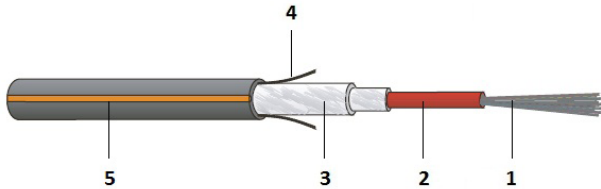

FO Outdoor ZGGT HP / A-DQ(ZN)B2Y

HighP Euroclass Fca

central tube design, metal-free,
longitudinally watertight, rodent protection

- 1 ≤ 24 fibres
- 2 Loose tube
- 3 Glass armour
- 4 Ripcord
- 5 HDPE sheath

Description

Robust, metal-free fibre optic outdoor cable with one central loose tube and up to 24 fibres.
High tensile strength and high radial load strength for the highest transmission security.
Lightweight and installation friendly cable construction.
Non-metallic rodent protection.
The two coloured ripcords are easy to identify and enable the safe opening of the cable sheath.
HDPE cable sheath, easy to lay.

Application

For pulling in or blowing through thermoplastic duct systems.
Suitable for laying in cable platforms, cable shafts
and even in very complex cable trays.
Direct burial.

Construction

Armouring (rodent protection)	rodent proof
Outer sheath material	PE