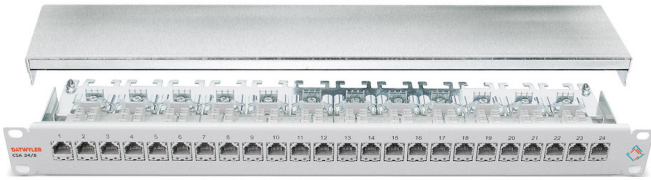

Patch panel CSA Plus 24/8

shielded, loaded with 24 RJ45 jacks, Category 6_A (IEC)
suitable for 10GBase-T

Patch panel CSA Plus 24/8 Cat.6A (IEC), shielded

Description

Shielded 19"/1U patchpanel for the transmission of digital and analogues voice, video and data signals.

When used together with Cat.6A, 7 or 7A data cables the patch panel is suitable for all applications up to Class EA (500 MHz), including 10-gigabit Ethernet.

Designed to keep the electromagnetic influence of adjacent data cables as small as possible and to fulfil the required Alien Crosstalk limit values.

Applicable for Power over Ethernet (PoE) / PoE+ in accordance with IEEE 802.3at.

Proprietà elettriche

Category	6A (IEC)
EMC	shielded

Standards

Cat./Class	Cat.6 _A / Class E _A
------------	---

Versions

Numero Materiale	Product	Dimensioni esterne	Colore	Peso [kg]	Packing unit
417980	Patch panel CSA Plus 24/8 with 24x RJ45 jack Cat.6 _A (IEC)	1 U,	grigio chiaro	1,8 kg	1 pc.