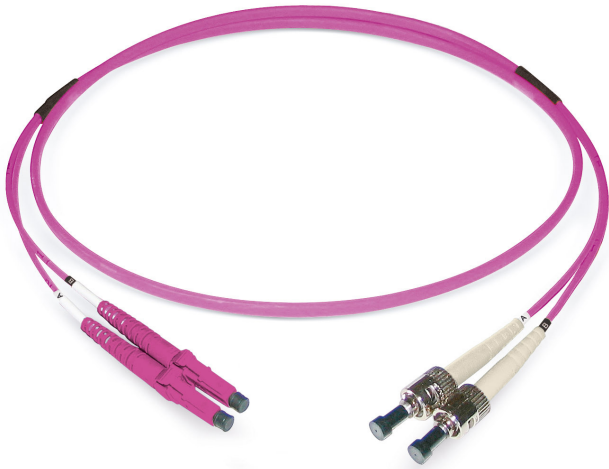

FO duplex patch cord LCD/PC - ST/PC

G50/125 OM4, Duplex Fig. 0

Description

Datwyler offers a broad range of terminated connectors for individual customer needs.

Construction

Cable	Duplex Fig. 0
Cable construction	I-V(ZN)HH (4.8x3.2 mm)

General properties

Operating temperature	-10 °C - +60 °C
Outer sheath colour	heather violet
Outer sheath material	LSZH

Optical Properties

Grade IEC61755, connector A (better than)	Bm2m
Grade IEC61755, connector B (better than)	Bm2m
Lifetime	1000 connections with stable attenuation values
Reproducibility of the IL	a maximum of +/- 0.1dB
Standard connector A	IEC 61754-20
Standard connector B	IEC 61754-2
Fibre type	G50/125 OM4
Ferrule material	Zirconia
Connector type side A	LCD/PC
IL maximal, connector A	0.3 dB
IL typical, connector A	0.15 dB
RL minimal, connector A	30 dB
RL typical, connector A	35 dB
Connector type side B	ST/PC
IL maximal, connector B	0.3 dB
IL typical, connector B	0.15 dB
RL minimal, connector B	30 dB
RL typical, connector B	35 dB

Mechanical properties

Bending (IEC 60794-1-21 E11, reversible fibre attenuation)	≤ 0,5 dB
Connector cable retention	100 N
Crush resistance (IEC 60794-1-21 E3, reversible fibre attenuation)	≤ 0,2 dB
Impact	IEC 60794-1-21 E4
Minimum bending radius	50 mm
Repeated bending	IEC 60794-1-21 E6
Tensile load (IEC 60794-1-21 E1 0,33% reversible fibre elongation)	200 N
Torsion (IEC 60794-1-21 E7, reversible fibre attenuation)	≤ 0,1 dB