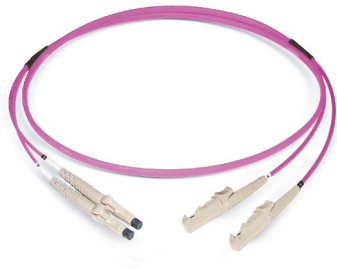

FO duplex patch cord LCD - LSH

G50/125 OM4

image similar

Description

Datwyler offers a broad range of terminated connectors for individual customer needs. For all patch cords figure 0 cables with 4.8x3.2 mm are used.

General Properties

Cable construction	I-V(ZN)HH (4.8x3.2 mm)
Operating temperature	-10 °C - +60 °C

Optical Properties

Ferrule material	Zirconia
Grade, connector A (better than)	Bm2m
Grade, connector B (better than)	Bm2m
IL maximal, connector A	0.3 dB
IL maximal, connector B	0.3 dB
IL typical, connector A	0.15 dB
IL typical, connector B	0.15 dB
Lifetime	1000 connections with stable attenuation values
Reproducibility of the IL	maximal +/- 0.1dB
RL minimal, connector A	30 dB
RL minimal, connector B	30 dB
RL typical, connector A	35 dB
RL typical, connector B	35 dB
Standard connector A	IEC 61754-20
Standard connector B	IEC 61754-15

Versions

Material number	Product	Outer sheath colour	Length (m)	Weight [kg]	Packing unit
42349000ZY	FO duplex patch cord LCD - LSH, G50/125 OM4	violet	1	0.03 kg	1 pc.
42349100ZY	FO duplex patch cord LCD - LSH, G50/125 OM4	violet	2	0.05 kg	1 pc.
42349200ZY	FO duplex patch cord LCD - LSH, G50/125 OM4	violet	3	0.07 kg	1 pc.
42349300ZY	FO duplex patch cord LCD - LSH, G50/125 OM4	violet	4	0.09 kg	1 pc.
42349400ZY	FO duplex patch cord LCD - LSH, G50/125 OM4	violet	5	0.11 kg	1 pc.
42349500ZY	FO duplex patch cord LCD - LSH, G50/125 OM4	violet	6	0.13 kg	1 pc.
42349600ZY	FO duplex patch cord LCD - LSH, G50/125 OM4	violet	7	0.15 kg	1 pc.
42349700ZY	FO duplex patch cord LCD - LSH, G50/125 OM4	violet	8	0.17 kg	1 pc.
42349800ZY	FO duplex patch cord LCD - LSH, G50/125 OM4	violet	9	0.19 kg	1 pc.
42349900ZY	FO duplex patch cord LCD - LSH, G50/125 OM4	violet	10	0.21 kg	1 pc.