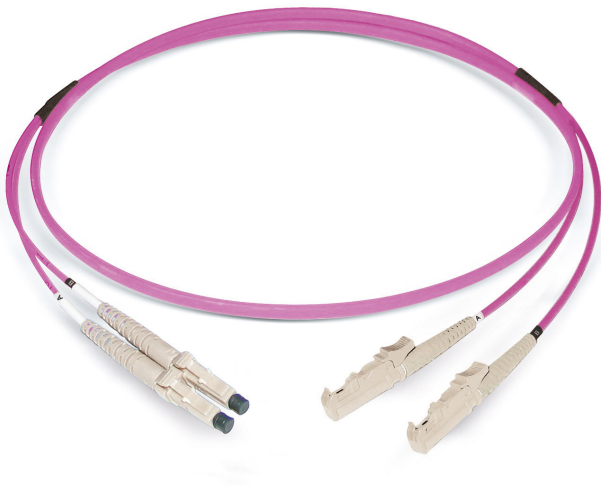

FO duplex patch cord LCD/PC - LSH/PC

G50/125 OM4, Duplex Fig. 0

Description

Datwyler offers a broad range of terminated connectors for individual customer needs.

Construction

Cable	Duplex Fig. 0
Cable construction	I-V(ZN)HH (4.8x3.2 mm)

General properties

Operating temperature	-10 °C - +60 °C
Outer sheath colour	heather violet
Outer sheath material	LSZH

Optical Properties

Grade IEC61755, connector A (better than)	Bm2m
Grade IEC61755, connector B (better than)	Bm2m
Lifetime	1000 connections with stable attenuation values
Reproducibility of the IL	a maximum of +/- 0.1dB
Standard connector A	IEC 61754-20
Standard connector B	IEC 61754-15
Fibre type	G50/125 OM4
Ferrule material	Zirconia
Connector type side A	LCD/PC
IL maximal, connector A	0.3 dB
IL typical, connector A	0.15 dB
RL minimal, connector A	30 dB
RL typical, connector A	35 dB
Connector type side B	LSH/PC
IL maximal, connector B	0.3 dB
IL typical, connector B	0.15 dB
RL minimal, connector B	30 dB
RL typical, connector B	35 dB

Mechanical properties

Bending (IEC 60794-1-21 E11, reversible fibre attenuation)	≤ 0,5 dB
Connector cable retention	100 N
Crush resistance (IEC 60794-1-21 E3, reversible fibre attenuation)	≤ 0,2 dB
Impact	IEC 60794-1-21 E4
Minimum bending radius	50 mm
Repeated bending	IEC 60794-1-21 E6
Tensile load (IEC 60794-1-21 E1 0,33% reversible fibre elongation)	200 N
Torsion (IEC 60794-1-21 E7, reversible fibre attenuation)	≤ 0,1 dB