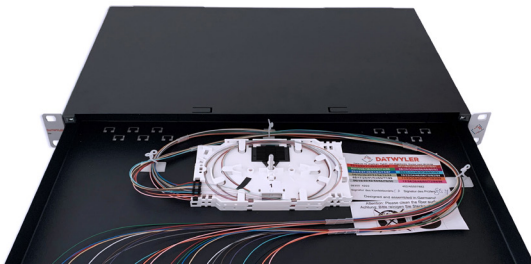

Optical Properties

Ferrule polishing	PC 0°
Fibre class	Multimode
Fibre type	G50/125
Fibre category	OM5
Colour code	IEC 60304
Adapter	LCD/PC
Adapter colour	lime green
Ferrule material	Zirconia
Insertion loss (IL), maximal	0.25 dB
Insertion loss (IL), typical	0.12 dB
Return loss (RL), minimal	30 dB
Return loss (RL), typical	35 dB

Scope of delivery

- Splice box with
  - two straight cable entries
  - one screwed cable gland M20
  - coloured pigtails with measurement report
  - FO adapters, fastened by screws
  - splice trays with cover
  - splice holder for 12 x crimp splice protectors

Versions

Material number	Product	Colour (Frontplate)	Number of adapters	Adapter orientation	Pigtails	Weight [kg]	Packing unit	GTIN / EAN
41513900ZY	Splice box OV-S 6xLCD/PC	light grey	6	offset horizontal	12 x LC	2.74 kg	1 pc.	40393910013849
41514000ZY	Splice box OV-S 6xLCD/PC	black	6	offset horizontal	12 x LC	2.74 kg	1 pc.	40393910013825
41514100ZY	Splice box OV-S 12xLCD/PC	light grey	12	offset horizontal	24 x LC	2.83 kg	1 pc.	40393910013801
41514200ZY	Splice box OV-S 12xLCD/PC	black	12	offset horizontal	24 x LC	2.84 kg	1 pc.	40393910013788
41514300ZY	Splice box OV-S 24xLCD/PC	light grey	24	offset horizontal	48 x LC	3.01 kg	1 pc.	40393910013764
41514400ZY	Splice box OV-S 24xLCD/PC	black	24	offset horizontal	48 x LC	3.02 kg	1 pc.	40393910013740

Variants on request.