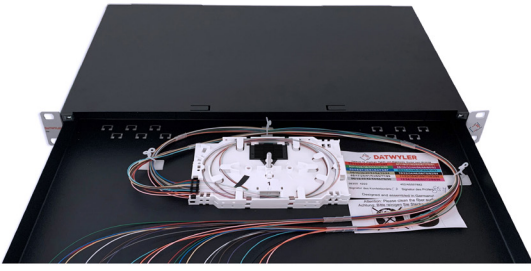

Subject to technical modification

As of 2023-09-07 06:54:07