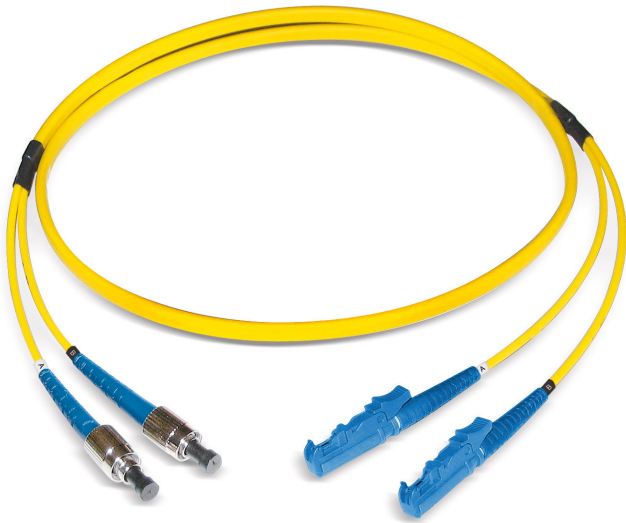

FO duplex patch cord LSH/PC - ST/PC

E9/125 G.652.D BLO, Duplex Fig. 8

Description

Datwyler offers a broad range of terminated connectors for individual customer needs.

Construction

Cable	Duplex Fig. 8
Cable construction	I-V(ZN)H (4.1 x 2.0mm)

General properties

Operating temperature	-10 °C - +60 °C
Outer sheath colour	yellow

Optical Properties

Grade IEC61755, connector A (better than)	B2
Grade IEC61755, connector B (better than)	B2
Lifetime	1000 connections with stable attenuation values
Reproducibility of the IL	a maximum of +/- 0.1dB
Standard connector A	IEC 61754-15
Standard connector B	IEC 61754-2
Fibre type	E9/125 G.652.D BLO
Ferrule material	Zirconia
Connector type side A	LSH/PC
IL maximal, connector A	0.25 dB
IL typical, connector A	0.12 dB
RL minimal, connector A	50 dB
RL typical, connector A	55 dB
Connector type side B	ST/PC
IL maximal, connector B	0.25 dB
IL typical, connector B	0.12 dB
RL minimal, connector B	50 dB
RL typical, connector B	55 dB

Versions

Material number	Product	Length (m)	Weight [kg]	GTIN / EAN
42242308ZY	FO duplex patch cord LSH/PC - ST/PC, E9/125 G.652.D OS2			40393910085419
42241108ZY	FO duplex patch cord LSH/PC - ST/PC, E9/125 G.652.D OS2	1	0.03 kg	40393910085518
42241208ZY	FO duplex patch cord LSH/PC - ST/PC, E9/125 G.652.D OS2	2	0.03 kg	40393910085501
42241308ZY	FO duplex patch cord LSH/PC - ST/PC, E9/125 G.652.D OS2	3	0.04 kg	40393910085495
42241408ZY	FO duplex patch cord LSH/PC - ST/PC, E9/125 G.652.D OS2	4	0.05 kg	40393910085488
42241508ZY	FO duplex patch cord LSH/PC - ST/PC, E9/125 G.652.D OS2	5	0.06 kg	40393910085471
42241608ZY	FO duplex patch cord LSH/PC - ST/PC, E9/125 G.652.D OS2	6	0.07 kg	40393910085464
42241708ZY	FO duplex patch cord LSH/PC - ST/PC, E9/125 G.652.D OS2	7	0.07 kg	40393910085457