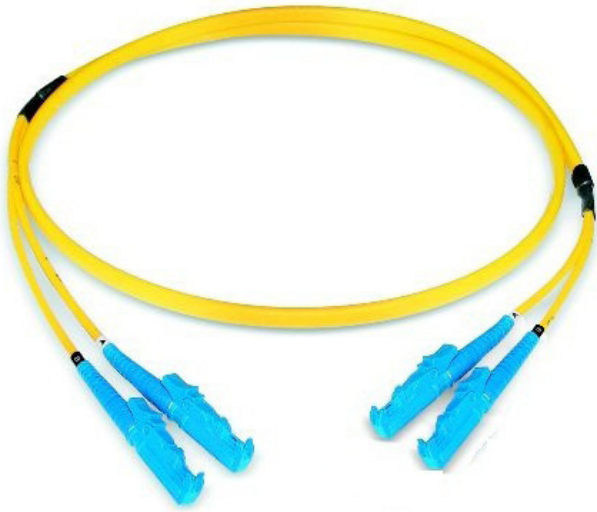

FO duplex patch cord LSH/PC - LSH/PC

E9/125 G.652.D BLO, Duplex Fig. 8

Description

Datwyler offers a broad range of terminated connectors for individual customer needs.

Construction

Cable	Duplex Fig. 8
Cable construction	I-V(ZN)H (4.1 x 2.0mm)

General properties

Operating temperature	-10 °C - +60 °C
Outer sheath colour	yellow

Optical Properties

Grade IEC61755, connector A (better than)	B2
Grade IEC61755, connector B (better than)	B2
Lifetime	1000 connections with stable attenuation values
Reproducibility of the IL	a maximum of +/- 0.1dB
Standard connector A	IEC 61754-15
Standard connector B	IEC 61754-15
Fibre type	E9/125 G.652.D BLO
Ferrule material	Zirconia
Connector type side A	LSH/PC
IL maximal, connector A	0.25 dB
IL typical, connector A	0.12 dB
RL minimal, connector A	50 dB
RL typical, connector A	55 dB
Connector type side B	LSH/PC
IL maximal, connector B	0.25 dB
IL typical, connector B	0.12 dB
RL minimal, connector B	50 dB
RL typical, connector B	55 dB

Mechanical properties

Bending (IEC 60794-1-21 E11, reversible fibre attenuation)	≤ 0,5 dB
Connector cable retention	100 N
Crush resistance (IEC 60794-1-21 E3, reversible fibre attenuation)	≤ 0,2 dB
Impact	IEC 60794-1-21 E4
Minimum bending radius	50 mm
Repeated bending	IEC 60794-1-21 E6
Tensile load (IEC 60794-1-21 E1 0,33% reversible fibre elongation)	200 N
Torsion (IEC 60794-1-21 E7, reversible fibre attenuation)	≤ 0,1 dB