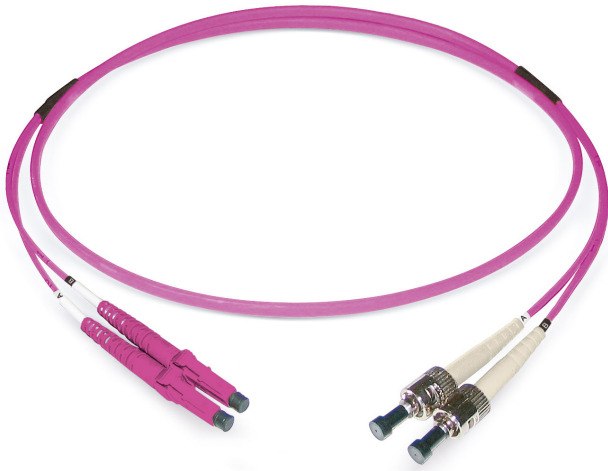

FO duplex patch cord LCD/PC - ST/PC

G50/125 OM4, Duplex Fig. 8

image similar

Description

Datwyler offers a broad range of terminated connectors for individual customer needs.

Construction

Cable	Duplex Fig. 8
Cable construction	I-V(ZN)H (4.1 x 2.0mm)
Outer sheath colour	heather violet

General properties

Operating temperature	-10 °C - +60 °C
-----------------------	-----------------

Optical Properties

Lifetime	1000 connections with stable attenuation values
Reproducibility of the IL	a maximum of +/- 0.1dB
Fibre type	G50/125 OM4
Ferrule material	Zirconia
Connector type side A	LCD/PC
IL maximal, connector A	0.25 dB
IL typical, connector A	0.15 dB
RL minimal, connector A	30 dB
RL typical, connector A	35 dB
Grade IEC61755, connector A (better than)	Bm2m
Standard connector A	IEC 61754-20
Connector type side B	ST/PC
IL maximal, connector B	0.25 dB
IL typical, connector B	0.15 dB
RL minimal, connector B	30 dB
RL typical, connector B	35 dB
Grade IEC61755, connector B (better than)	Bm2m
Standard connector B	IEC 61754-2

Standards

Impact	IEC 60794-1-21 E4
Repeated bending	IEC 60794-1-21 E6

Versions

Material number	Product	Length (m)	Weight [kg]	GTIN / EAN
42230108ZY	FO duplex patch cord LCD/PC - ST/PC, G50/125 OM4	1	0.03 kg	40393910085846
42230208ZY	FO duplex patch cord LCD/PC - ST/PC, G50/125 OM4	2	0.03 kg	40393910085839
42230308ZY	FO duplex patch cord LCD/PC - ST/PC, G50/125 OM4	3	0.04 kg	40393910085822
42230408ZY	FO duplex patch cord LCD/PC - ST/PC, G50/125 OM4	4	0.05 kg	40393910085815
42230508ZY	FO duplex patch cord LCD/PC - ST/PC, G50/125 OM4	5	0.06 kg	40393910085808
42230608ZY	FO duplex patch cord LCD/PC - ST/PC, G50/125 OM4	6	0.07 kg	40393910085792
42230708ZY	FO duplex patch cord LCD/PC - ST/PC, G50/125 OM4	7	0.07 kg	40393910085785