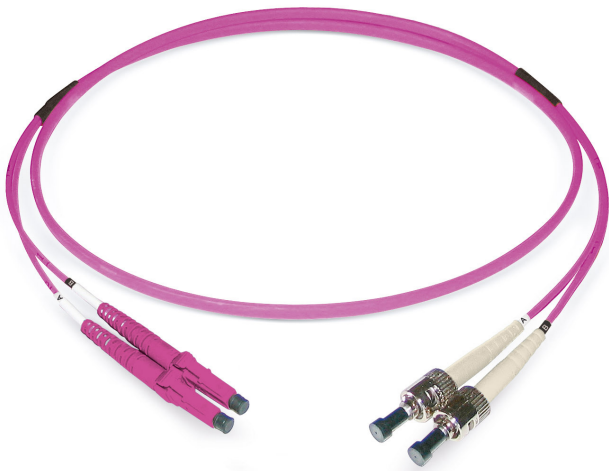

## FO duplex patch cord LCD/PC - ST/PC

G50/125 OM4, Duplex Fig. 8

### Description

Datwyler offers a broad range of terminated connectors for individual customer needs.

### Construction

Cable	Duplex Fig. 8
Cable construction	I-V(ZN)H (4.1 x 2.0mm)

### General properties

Operating temperature	-10 °C - +60 °C
Outer sheath colour	heather violet