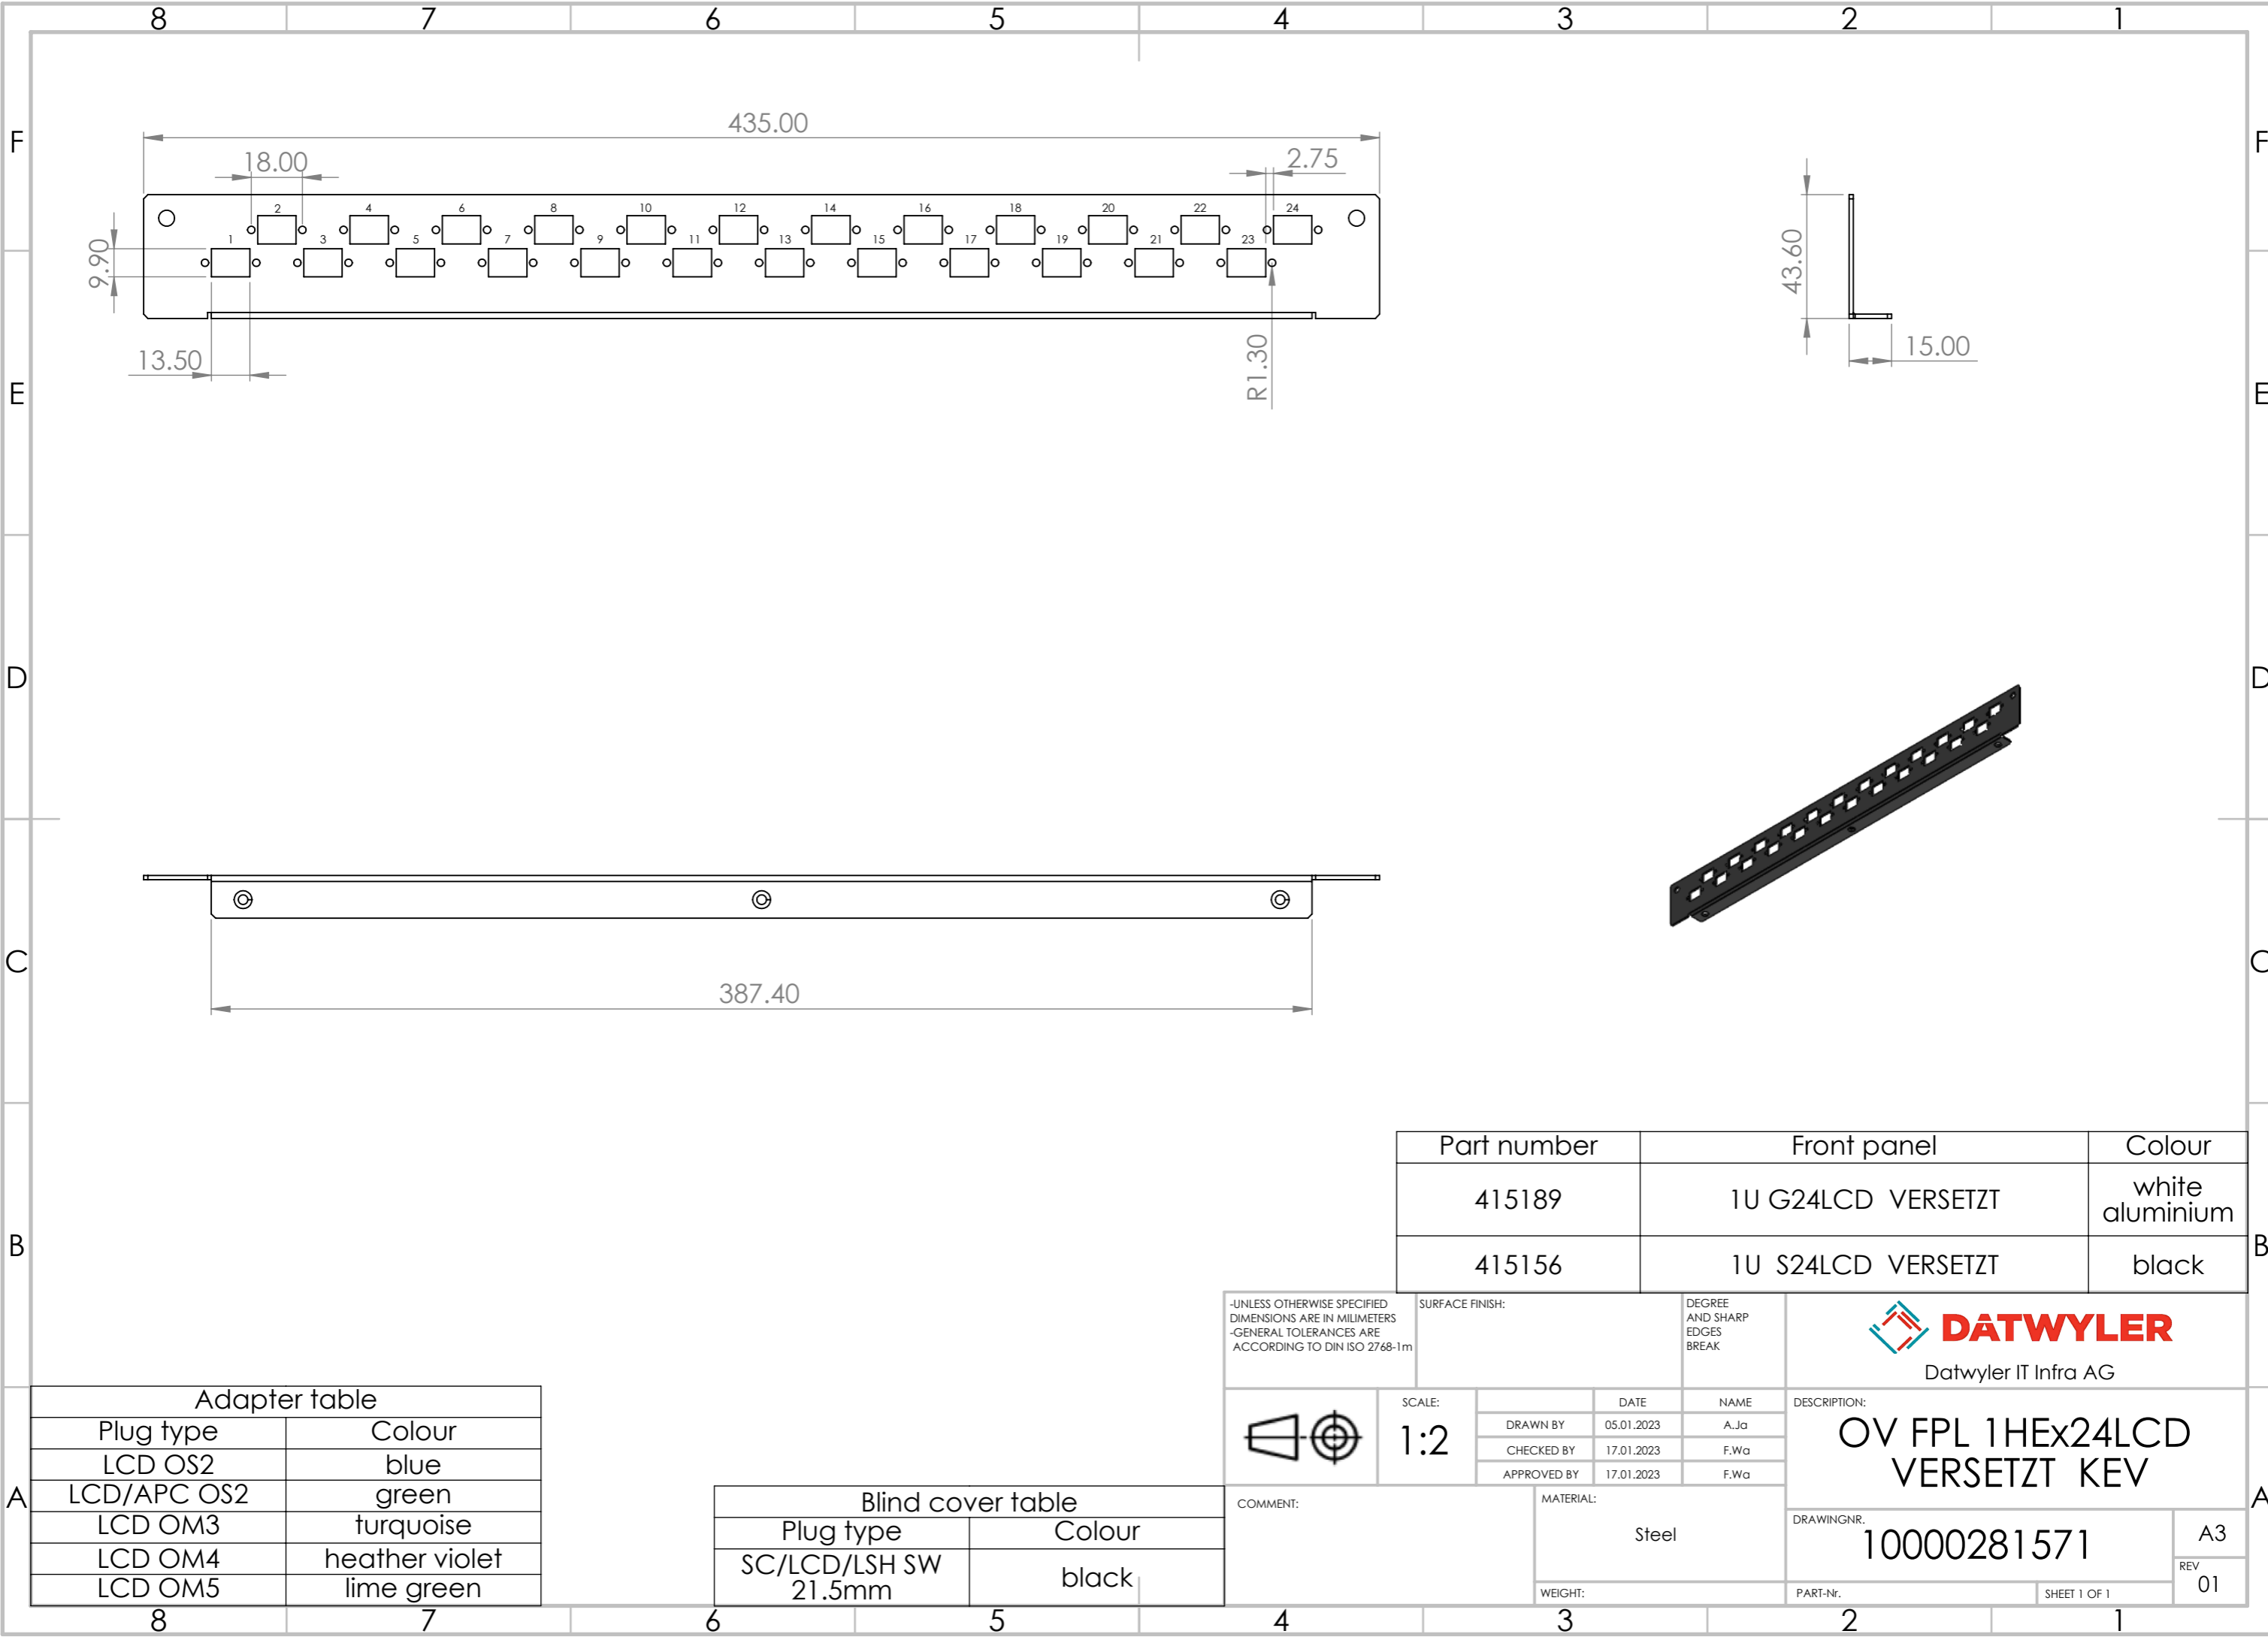

This drawing may not be used for manufacturing, copied duplicated or made available to third parties without our permission.

Part number	Front panel	Colour
415189	1U G24LCD VERSETZT	white aluminium
415156	1U S24LCD VERSETZT	black

-UNLESS OTHERWISE SPECIFIED DIMENSIONS ARE IN MILLIMETERS -GENERAL TOLERANCES ARE ACCORDING TO DIN ISO 2768-1m		SURFACE FINISH:		DEGREE AND SHARP EDGES BREAK		 Datwyler IT Infra AG	
		SCALE:	DATE	NAME			
		1:2	05.01.2023	A.Ja			
		COMMENT:		MATERIAL:		DRAWINGNR.	
		Steel		10000281571		A3	
		WEIGHT:		PART-Nr.		REV 01	
				SHEET 1 OF 1			

Adapter table	
Plug type	Colour
LCD OS2	blue
LCD/APC OS2	green
LCD OM3	turquoise
LCD OM4	heather violet
LCD OM5	lime green

Blind cover table	
Plug type	Colour
SC/LCD/LSH SW 21.5mm	black