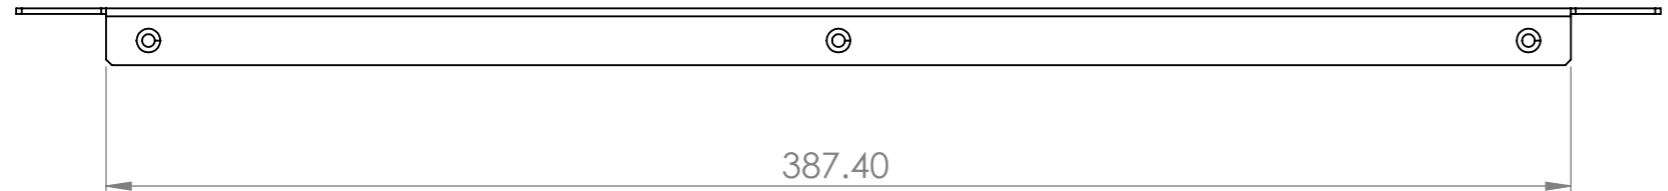

This drawing may not be used for manufacturing, copied duplicated or made available to third parties without our permission.

Part number	Front panel	Colour
415189	1U G24LCD VERSETZT	white aluminium
415156	1U S24LCD VERSETZT	black

-UNLESS OTHERWISE SPECIFIED DIMENSIONS ARE IN MILLIMETERS -GENERAL TOLERANCES ARE ACCORDING TO DIN ISO 2768-1m		SURFACE FINISH:		DEGREE AND SHARP EDGES BREAK		 Datwyler IT Infra AG	
		SCALE:	DATE	NAME			
		1:2	05.01.2023	A.Ja			
		COMMENT:		MATERIAL:		DRAWINGNR.	
		Steel		10000281571		A3	
		WEIGHT:		PART-Nr.		REV 01	
				SHEET 1 OF 1			

Adapter table	
Plug type	Colour
LCD OS2	blue
LCD/APC OS2	green
LCD OM3	turquoise
LCD OM4	heather violet
LCD OM5	lime green

Blind cover table	
Plug type	Colour
SC/LCD/LSH SW 21.5mm	black